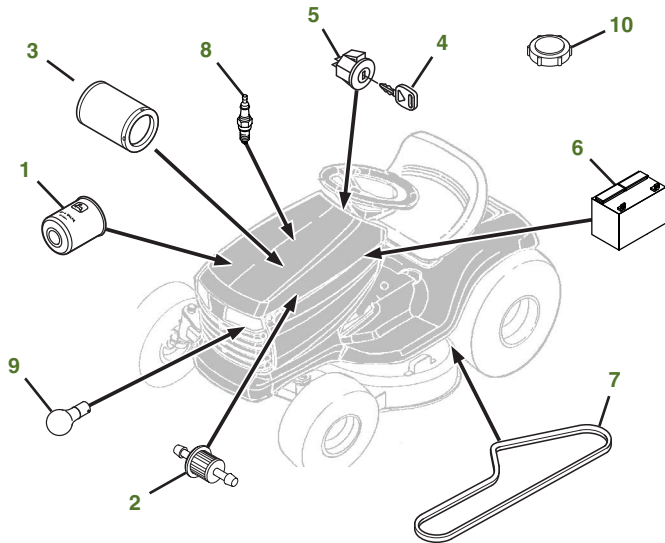

## S130 with 42" Deck

Tractor S/N

Deck S/N

Key	Part No.	Description	Key	Part No.	Description
1	<a href="#">AUC12916</a>	John Deere Easy Change™ Oil System	8	<a href="#">MIU11020</a>	SPARK PLUG
2	<a href="#">AM116304</a>	FUEL FILTER	9	<a href="#">AD2062R</a>	HEADLIGHT BULB
3	<a href="#">MIU14395</a>	AIR FILTER	10	<a href="#">AUC12860</a>	FUEL CAP
4	<a href="#">GY20680</a>	KEY	11	<a href="#">GX25232</a>	BELT-MOWER
5	<a href="#">GY20074</a>	IGNITION SWITCH	12	<a href="#">M111489</a>	GAGE WHEEL
6	<a href="#">TY25221A</a>	BATTERY	13	<a href="#">AM141034</a>	KIT-BAGGING 42"
7	<a href="#">GX20006</a>	BELT-TRACTION DRIVE			

### Parts Needed in First 250 Hours of Operation

Qty	Part No	Item	Qty or Capacity	Change Interval In Hours
14	<a href="#">TY22029</a>	Engine Oil Turf-Gard™ 10W30	2.6 L (2.8 qt)	50/100/150/200/250
5	<a href="#">AUC12916</a>	John Deere Easy Change™ Oil System	1	50/100/150/200/250
5	<a href="#">MIU14395</a>	Air Filter Kit	1	50/100/150/200/250
5	<a href="#">AM116304</a>	Fuel Filter	1	50/100/150/200/250
10	<a href="#">MIU11020</a>	Spark Plug	2	50/100/150/200/250
2	<a href="#">TY24416</a>	John Deere Multi-Purpose HD Lithium Complex Grease		As Needed

### "As Needed" Parts

Qty	Part No	Item
1	<a href="#">AM130907</a>	Mower Deck Leveling Gauge
1	<a href="#">TY26518</a>	Grease Gun