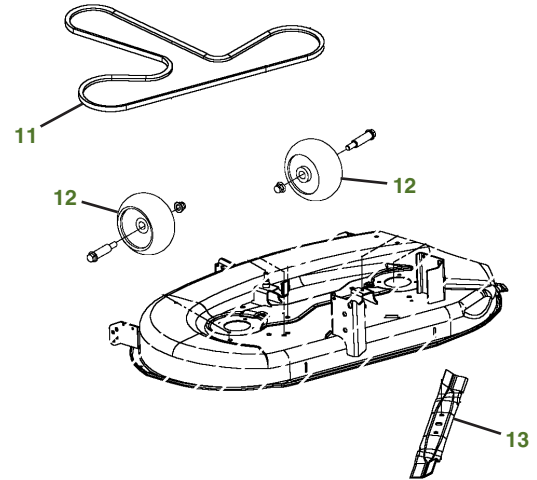

## S130 with 42" Deck

Tractor S/N

Deck S/N

Key	Part No.	Description	Key	Part No.	Description
1	<a href="#">AUC12916</a>	John Deere Easy Change™ Oil System	8	<a href="#">MIU11020</a>	SPARK PLUG
2	<a href="#">AM116304</a>	FUEL FILTER	9	<a href="#">AD2062R</a>	HEADLIGHT BULB
3	<a href="#">MIU14395</a>	AIR FILTER	10	<a href="#">AUC12860</a>	FUEL CAP
4	<a href="#">GY20680</a>	KEY	11	<a href="#">GX25232</a>	BELT-MOWER
5	<a href="#">GY20074</a>	IGNITION SWITCH	12	<a href="#">M111489</a>	GAGE WHEEL
6	<a href="#">TY25221A</a>	BATTERY	13	<a href="#">AM141034</a>	KIT-BAGGING 42"
7	<a href="#">GX20006</a>	BELT-TRACTION DRIVE			

### "As Needed" Parts

Qty	Part No	Item
1	<a href="#">AM130907</a>	Mower Deck Leveling Gauge
1	<a href="#">TY26518</a>	Grease Gun